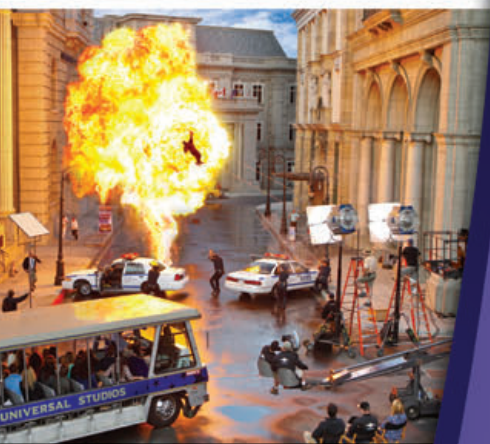

Studio Tour
See the largest set street expansion in Hollywood history